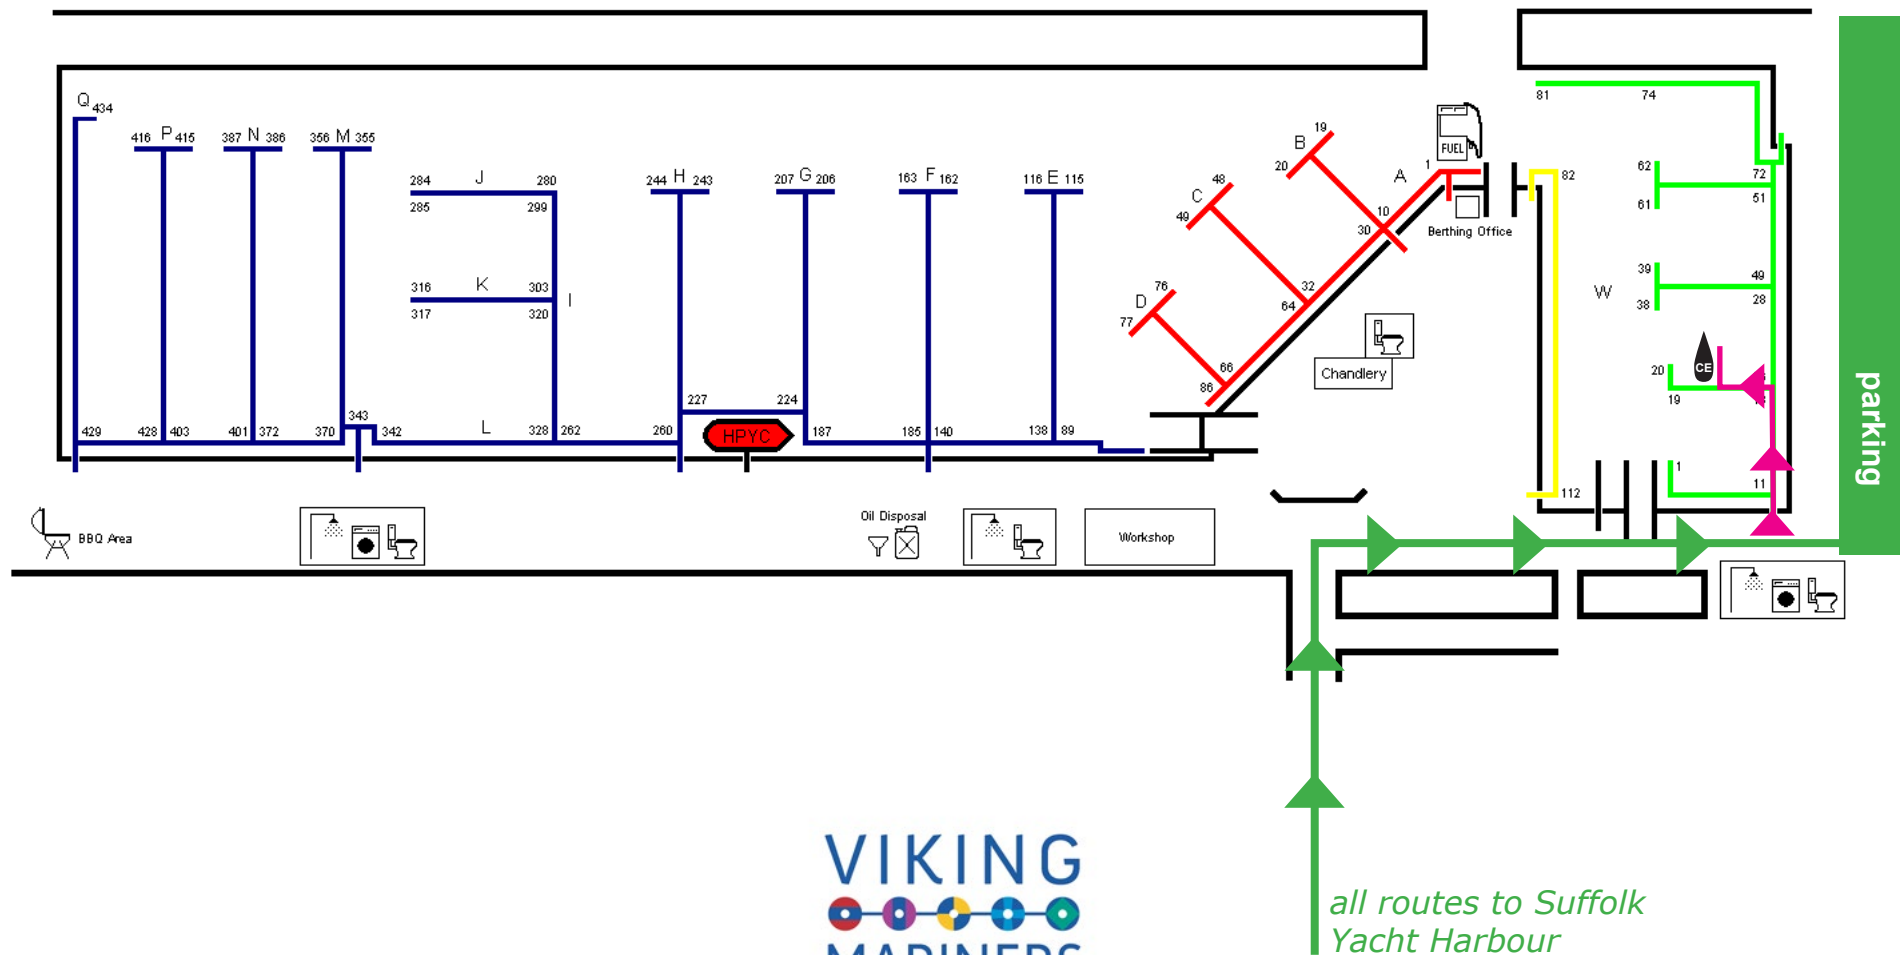

# Charlotte Elizabeth, Suffolk Yacht Harbour, Levington, IP10 0LN

Follow the green arrows to find car parking and follow the pink arrows to find your vessel berthed at W22

VIKING  
MARINERS

THE EAST COAST SAILING EXPERIENCE