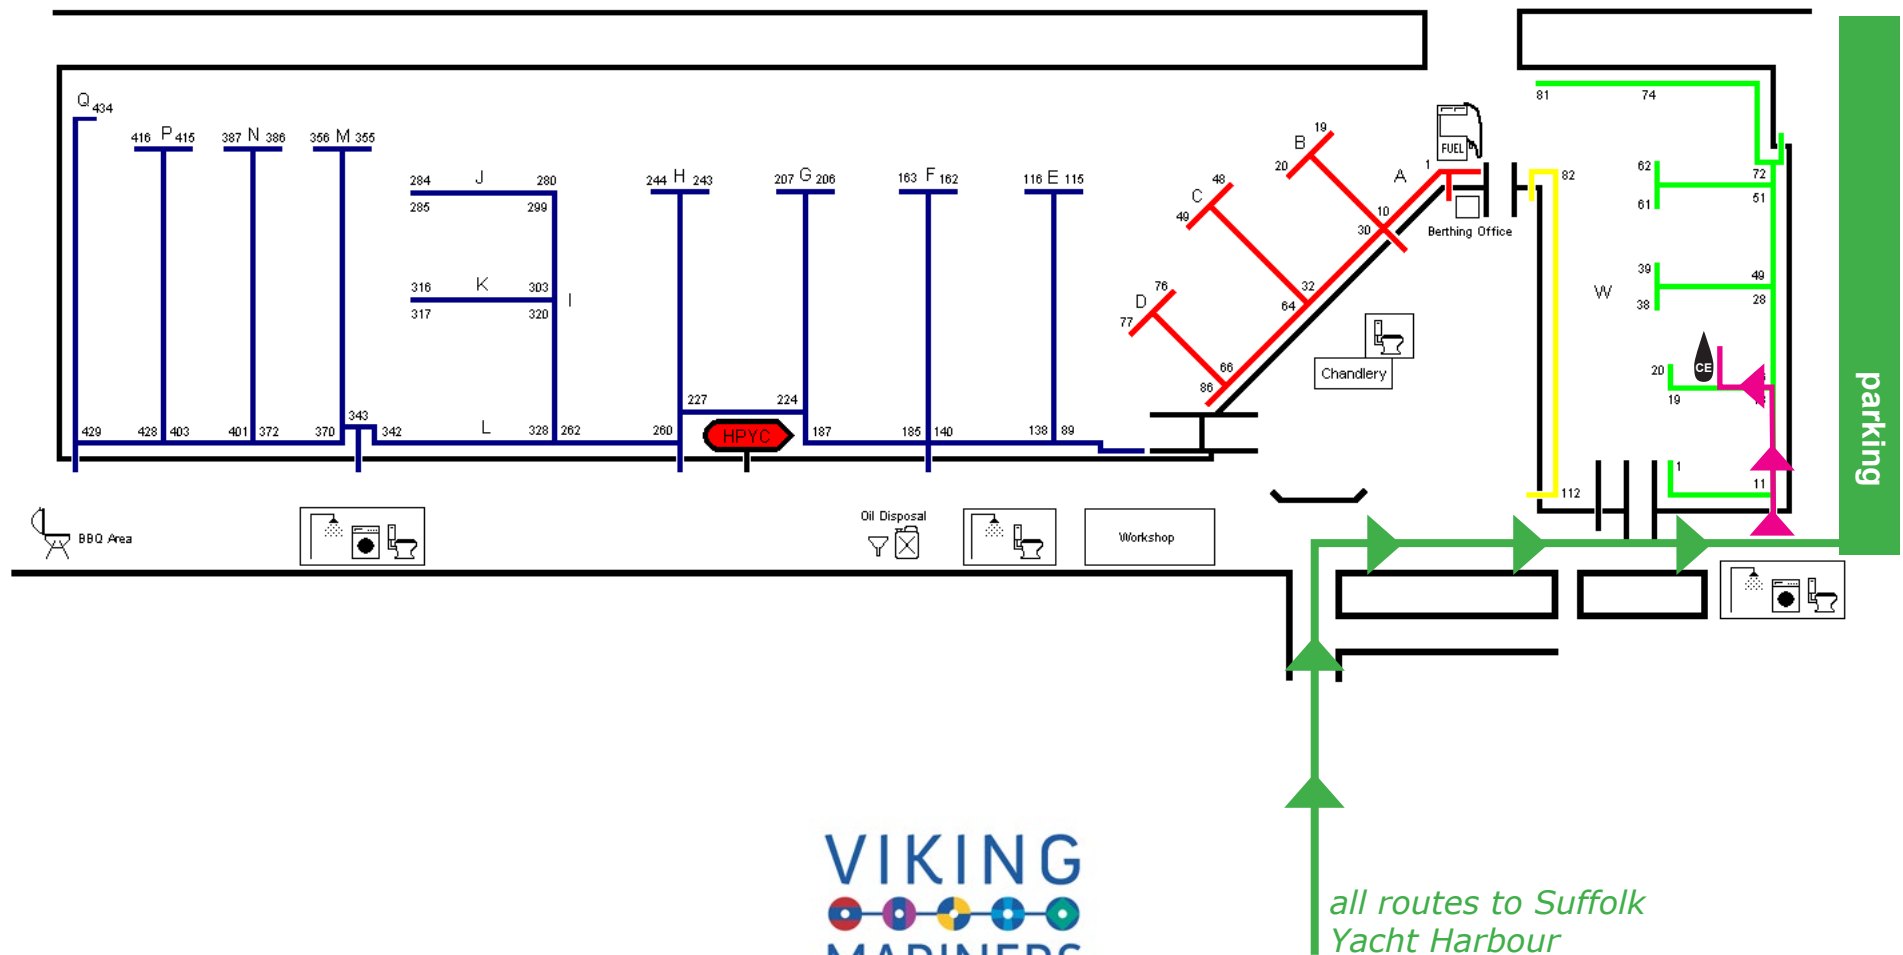

Charlotte Elizabeth, Suffolk Yacht Harbour, Levington, IP10 0LN

Follow the green arrows to find car parking and follow the pink arrows to find your vessel berthed at W22

VIKING
MARINERS

THE EAST COAST SAILING EXPERIENCE